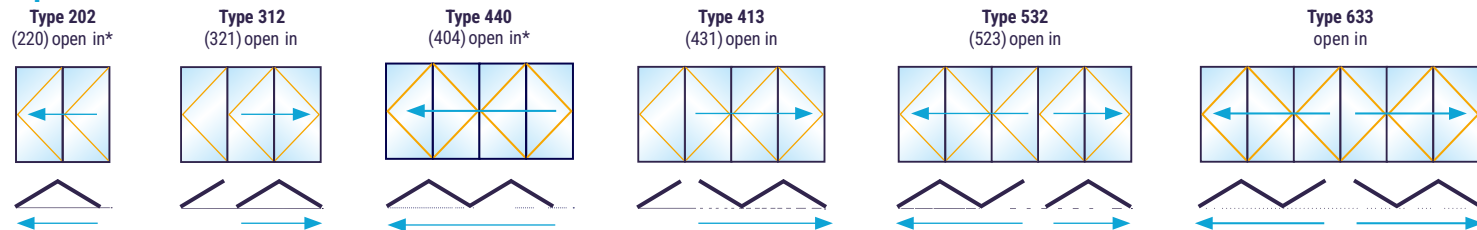

Open In: *No external handle.