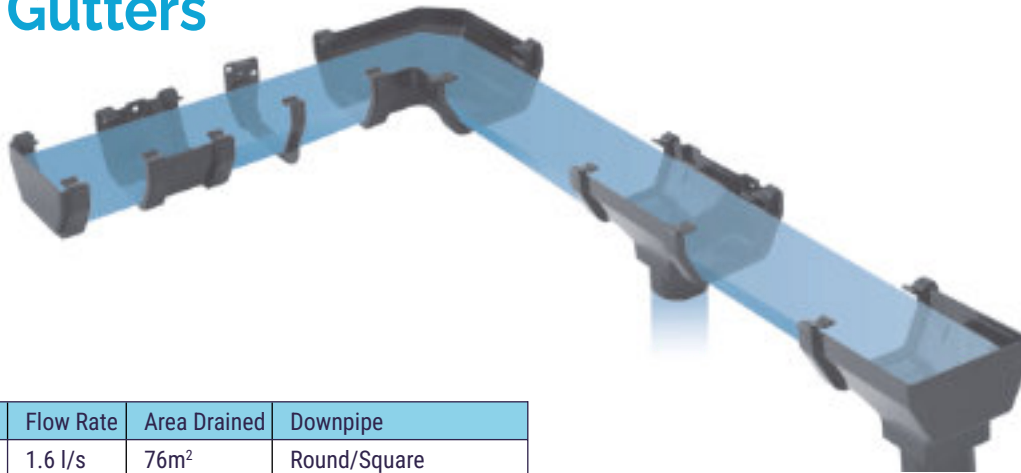

Square Gutters

KM 508760

Height	Width	Flow Rate	Area Drained	Downpipe
57mm	117mm	1.6 l/s	76m²	Round/Square

White - W	Caramel - C	Brown - BR	Anthracite Grey - AG	Black - BK

White - W	Caramel - C	Brown - BR	Anthracite Grey - AG	Black - BK

Square Gutter 4m	KFGS4W	KFGS4C	KFGS4BR	KFGS4AG	KFGS4BL
90° Angle	KFAS1W	KFAS1C	KFAS1BR	KFAS1AG	KFAS1BL
135° Angle	KFAS2W	KFAS2C	KFAS2BR	KFAS2AG	KFAS2BL
External Stopend	KFES1W	KFES1C	KFES1BR	KFES1AG	KFES1BL
Internal Stopend	KFES2W	-	KFES2BR	KFES2AG	KFES2BL

Fascia Bracket	KFKS1W	KFKS1C	KFKS1BR	KFKS1AG	KFKS1BL
Running Outlet	KFOS1W	KFOS1C	KFOS1BR	KFOS1AG	KFOS1BL
Stopend Outlet	KFOS2W	KFOS2C	KFOS2BR	-	KFOS2BL
Union Bracket	KFUS1W	KFUS1C	KFUS1BR	KFUS1AG	KFUS1BL

* 10 Year Guarantee does not include the caramel colour.