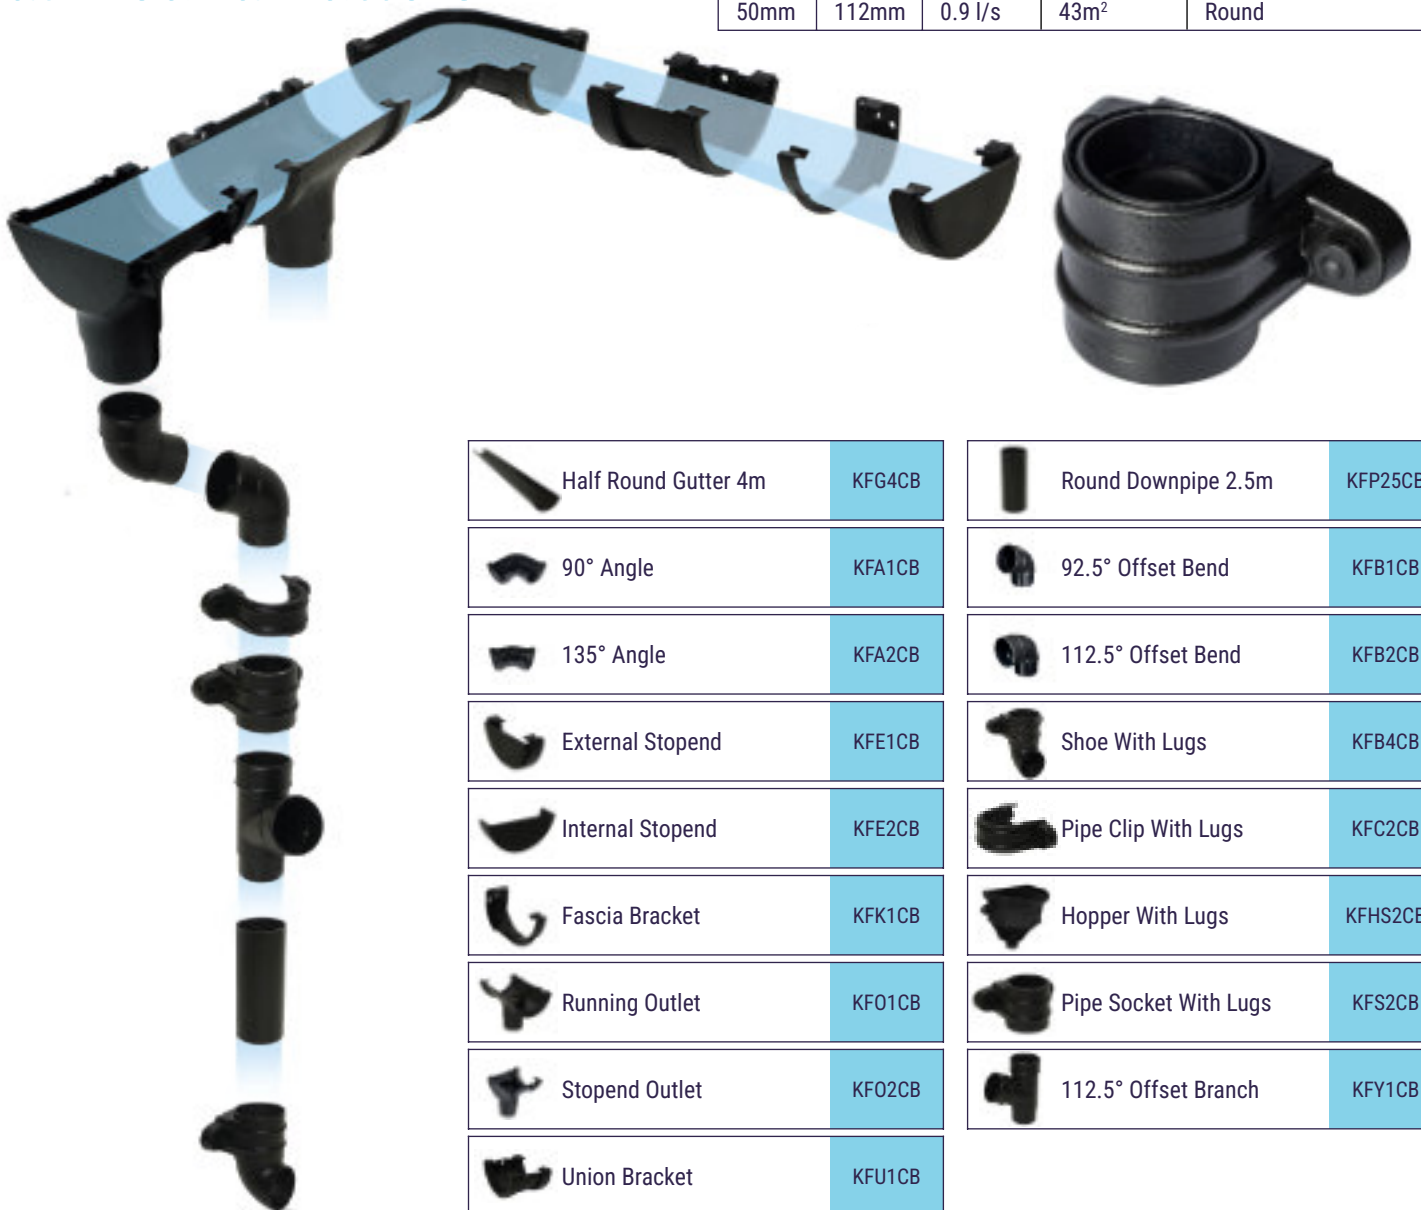

	Ogee / Square	OGS1W	OGS1BR	OGS1BL
	Square / Ogee	OGS2W	OGS2BR	OGS2BL
	Ogee / Deep	OGD1W	OGD1BR	OGD1BL
	Deep / Ogee	OGD2W	OGD2BR	OGD2BL

Cast Iron Effect UPVC Gutters - Kayflow

Half Round Gutters

Height	Width	Flow Rate	Area Drained	Downpipe
50mm	112mm	0.9 l/s	43m ²	Round