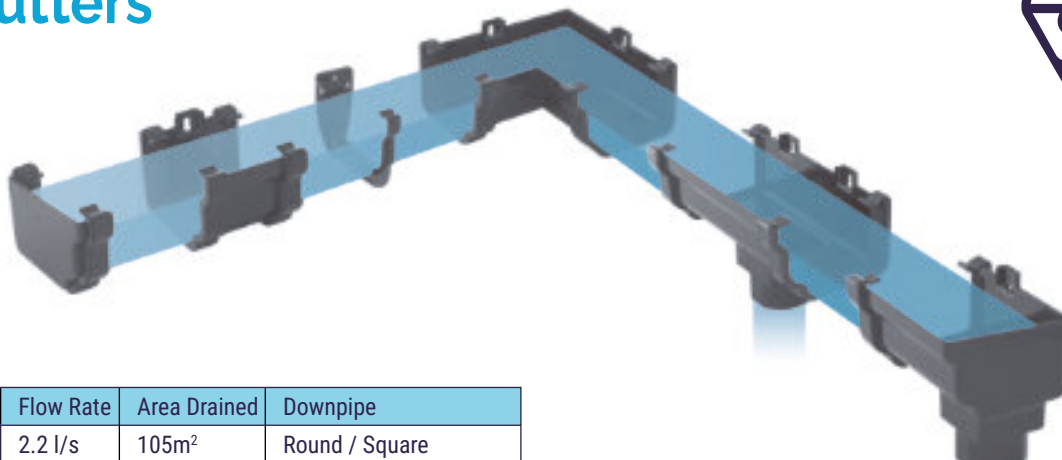

Ogee Gutters

KM 508760

Height	Width	Flow Rate	Area Drained	Downpipe
70mm	120mm	2.2 l/s	105m²	Round / Square

White - W	Caramel - C	Brown - BR	Anthracite Grey - AG	Black - BK

White - W	Caramel - C	Brown - BR	Anthracite Grey - AG	Black - BK

Ogee Gutter 4m	OGG4W	OGG4C	OGG4BR	OGG4AG	OGG4BL
90° Internal Angle	OGA1W	OGA1C	OGA1BR	OGA1AG	OGA1BL
135° Internal Angle	OGA3W	OGA3C	OGA3BR	OGA3AG	OGA3BL
90° External Angle	OGA2W	OGA2C	OGA2BR	OGA2AG	OGA2BL
135° External Angle	OGA4W	OGA4C	OGA4BR	OGA4AG	OGA4BL
150° External Angle	OGA5W	OGA5C	OGA5BR	-	OGA5BL
Left Handed External Stopend	OGE1W	OGE1C	OGE1BR	OGE1AG	OGE1BL

Right Handed External Stopend	OGE2W	OGE2C	OGE2BR	OGE2AG	OGE2BL
Fascia Bracket	OGK1W	OGK1C	OGK1BR	OGK1AG	OGK1BL
Top Hung Bracket	OGK2W	OGK2C	OGK2BR	-	OGK2BL
Running Outlet	OGO1W	OGO1C	OGO1BR	OGO1AG	OGO1BL
Right Handed Stopend Outlet	OGO2W	OGO2C	OGO2BR	-	OGO2BL
Left Handed Stopend Outlet	OGO3W	OGO3C	OGO3BR	-	OGO3BL
Union Bracket	OGU1W	OGU1C	OGU1BR	OGU1AG	OGU1BL