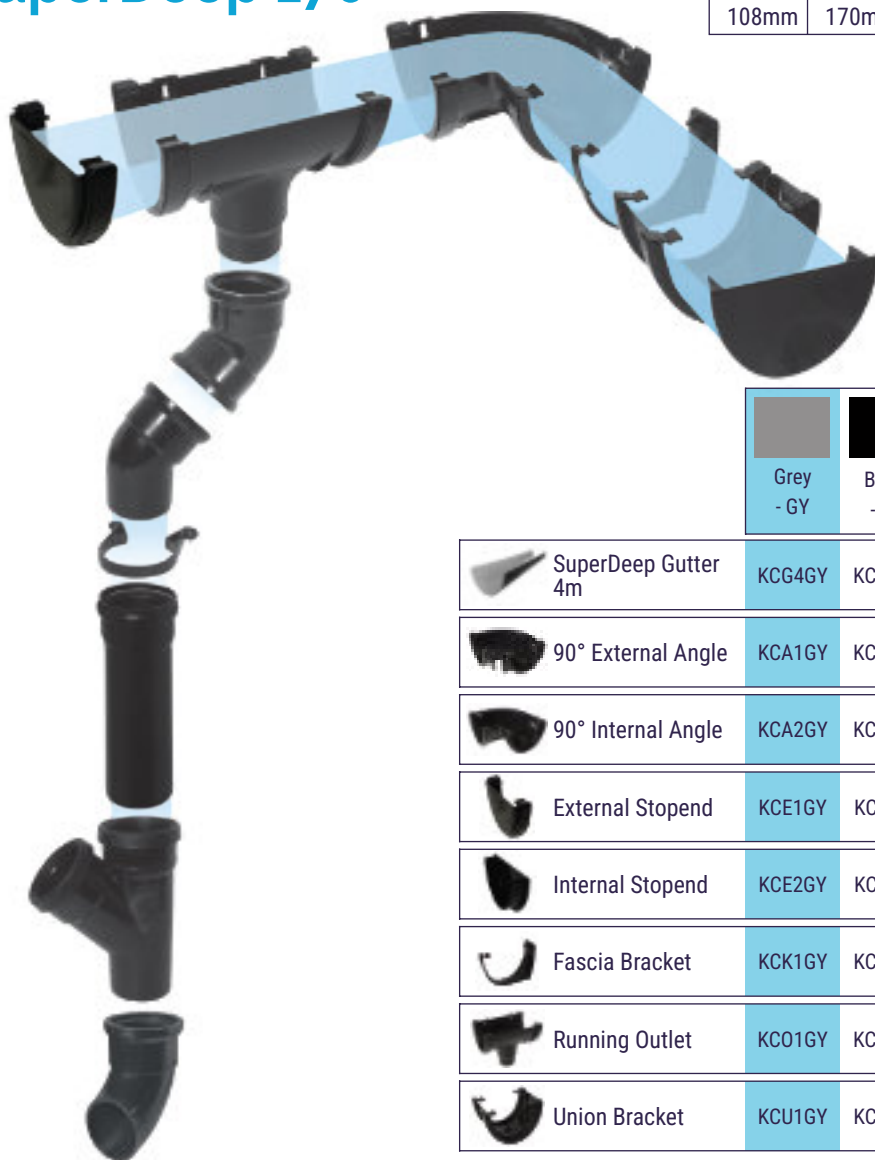

UPVC Gutters - Kayflow

SuperDeep 170

Height	Width	Flow Rate	Area Drained	Downpipe
108mm	170mm	4.3 l/s	205m²	110mm Soil

KM 508760

Grey - GY	Black - BK

Grey - GY	Black - BK

	SuperDeep Gutter 4m	KCG4GY	KCG4BL		110mm Pipe (Single Socket)	S1GY	S1BL
	90° External Angle	KCA1GY	KCA1BL		Pipe Clip	S22GY	S22BL
	90° Internal Angle	KCA2GY	KCA2BL		45° Bend (Double Socket)	S4GY	S4BL
	External Stopend	KCE1GY	KCE1BL		45° Bend (Single Socket)	S8GY	S8BL
	Internal Stopend	KCE2GY	KCE2BL		45° Branch (Double Socket)	S15GY	S15BL
	Fascia Bracket	KCK1GY	KCK1BL		45° Branch (Triple Socket)	S13GY	S13BL
	Running Outlet	KCO1GY	KCO1BL		Coupler	S16GY	S16BL
	Union Bracket	KCU1GY	KCU1BL		Super Deep Hopper	KCH1GY	KCH1BL
					Shoe	S26GY	S26BL